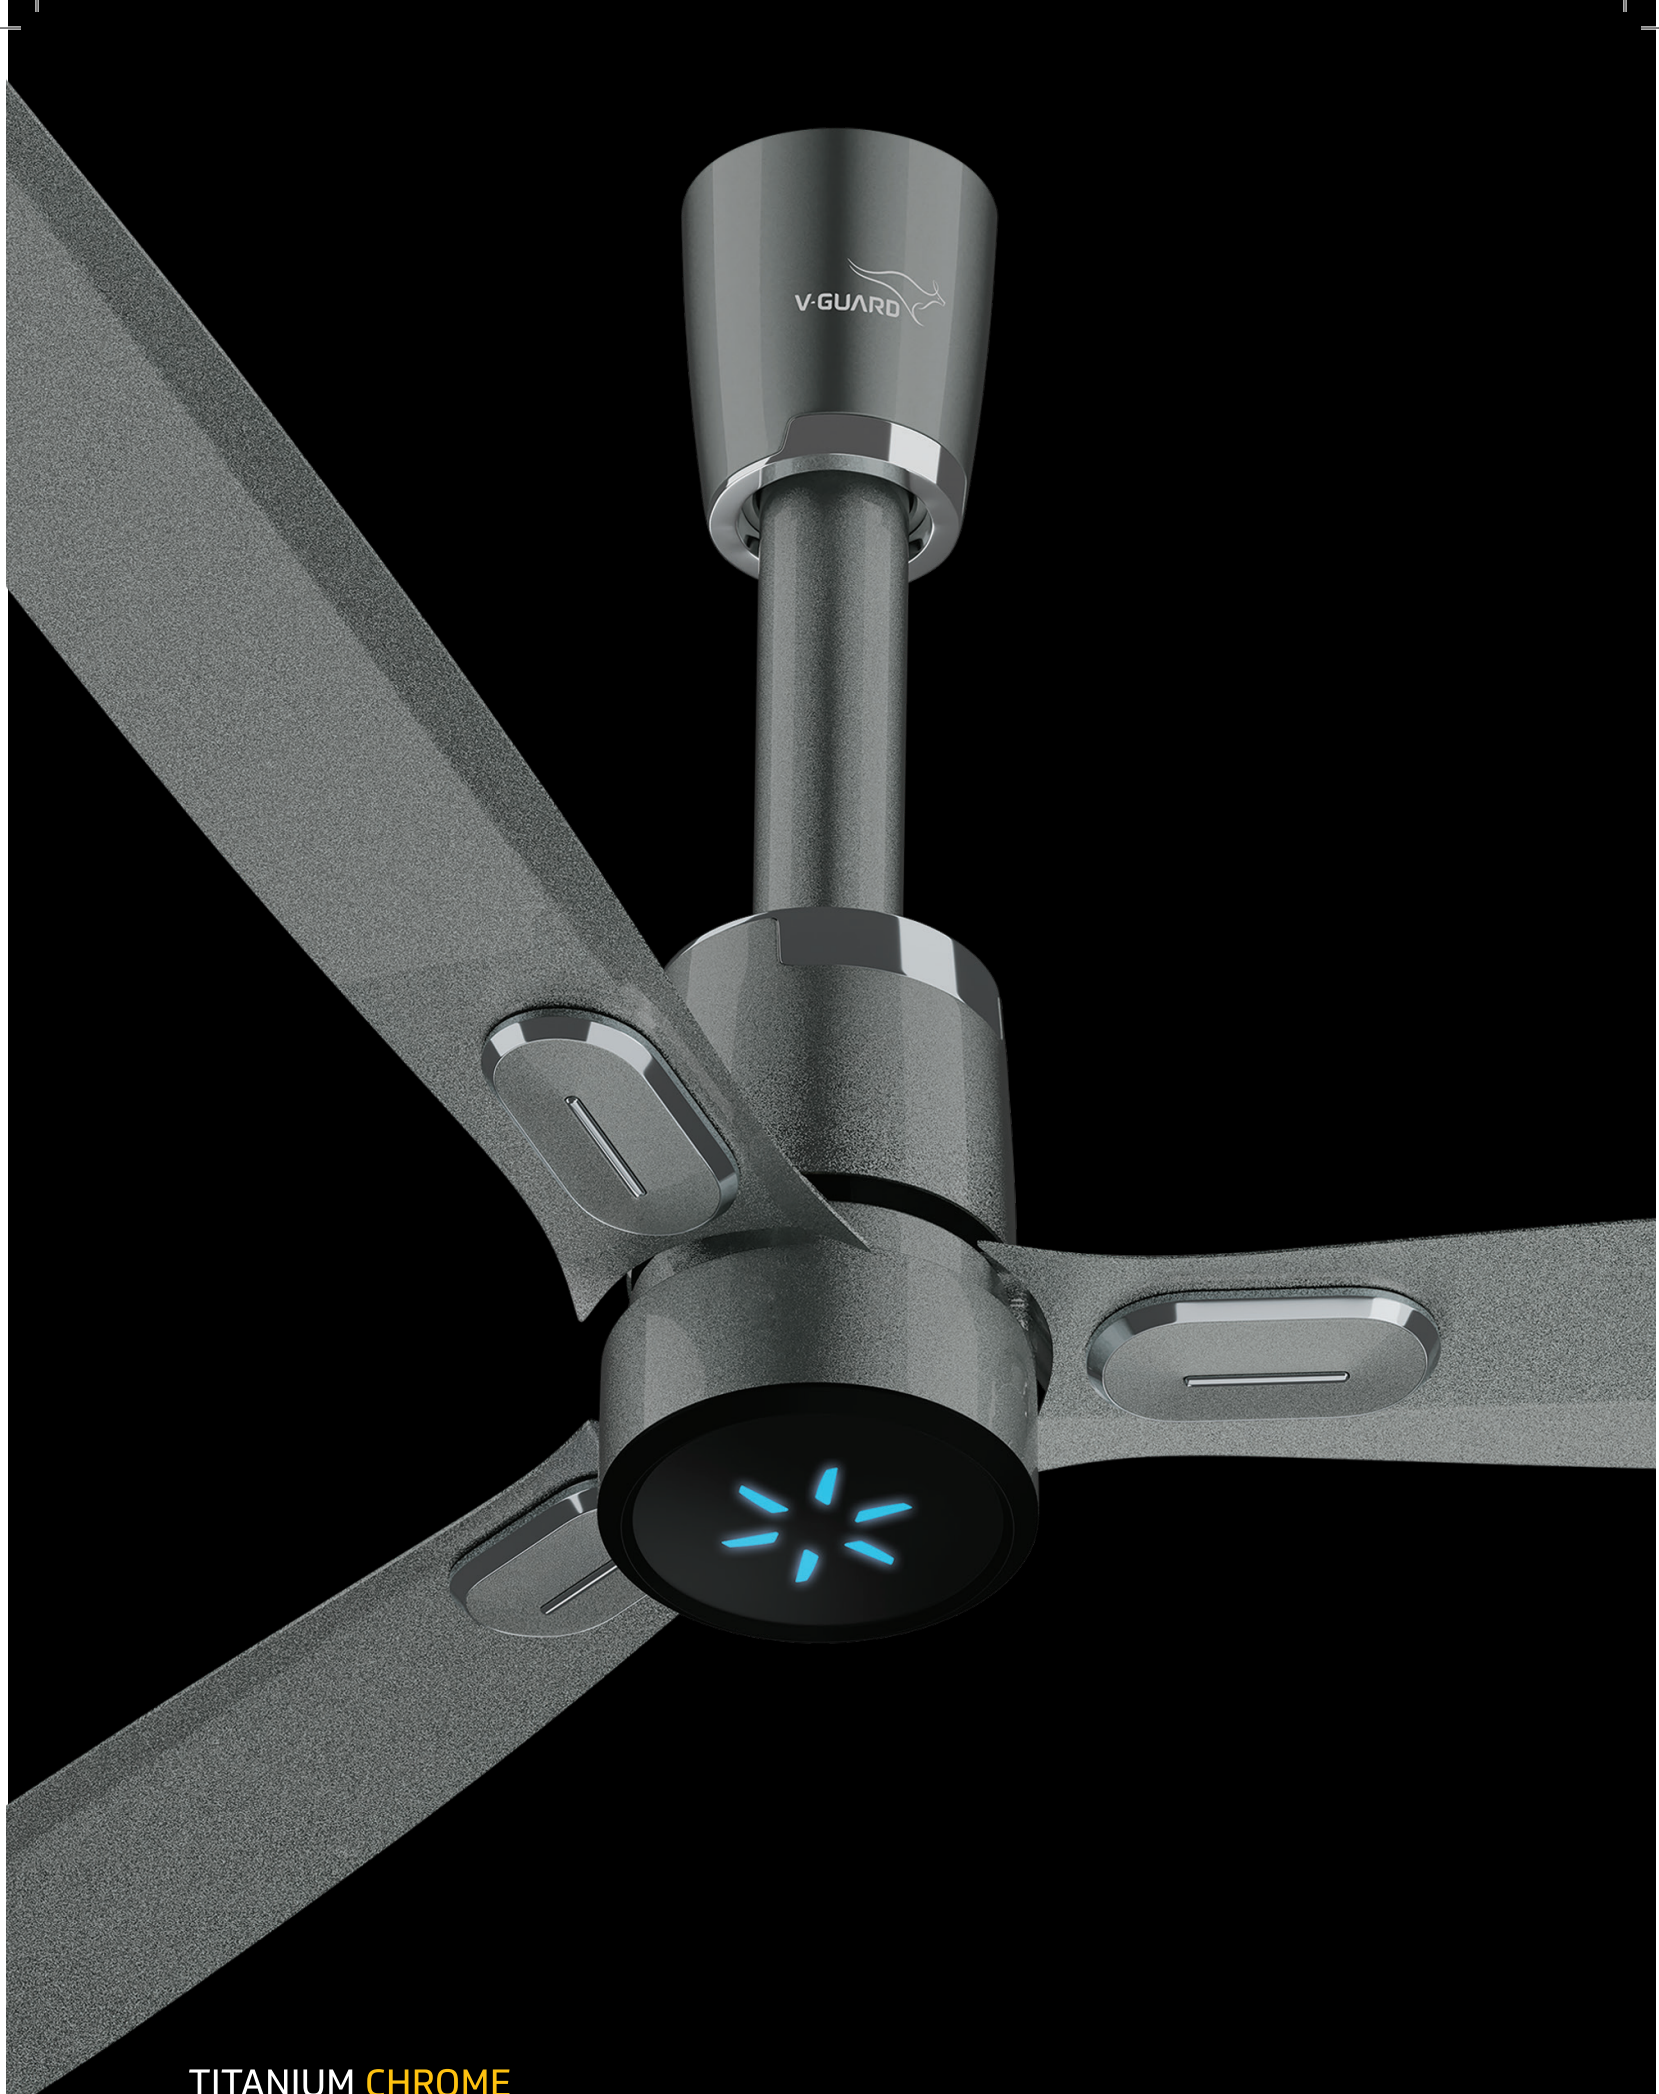

TITANIUM CHROME