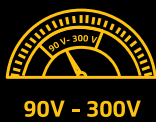

Wider working voltage range - 90V-300V

Equipped with a wider voltage range of 90V to 300V, Airwiz Prime ensures reliable performance. Say goodbye to voltage fluctuations affecting your fan speed. Embrace uniform airflow with Airwiz Prime.