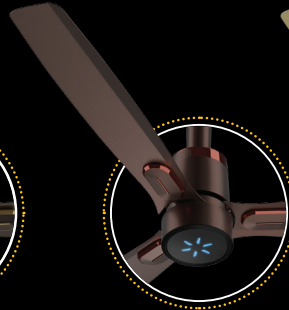

CHOCO BROWN
GLO

ELEGANCE
BROWN MATTE