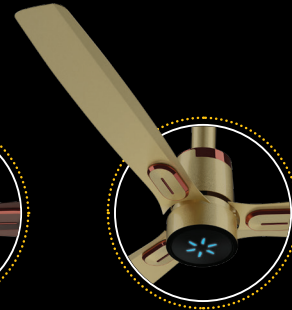

ELEGANCE
BROWN MATTE

IMPERIAL
GOLD