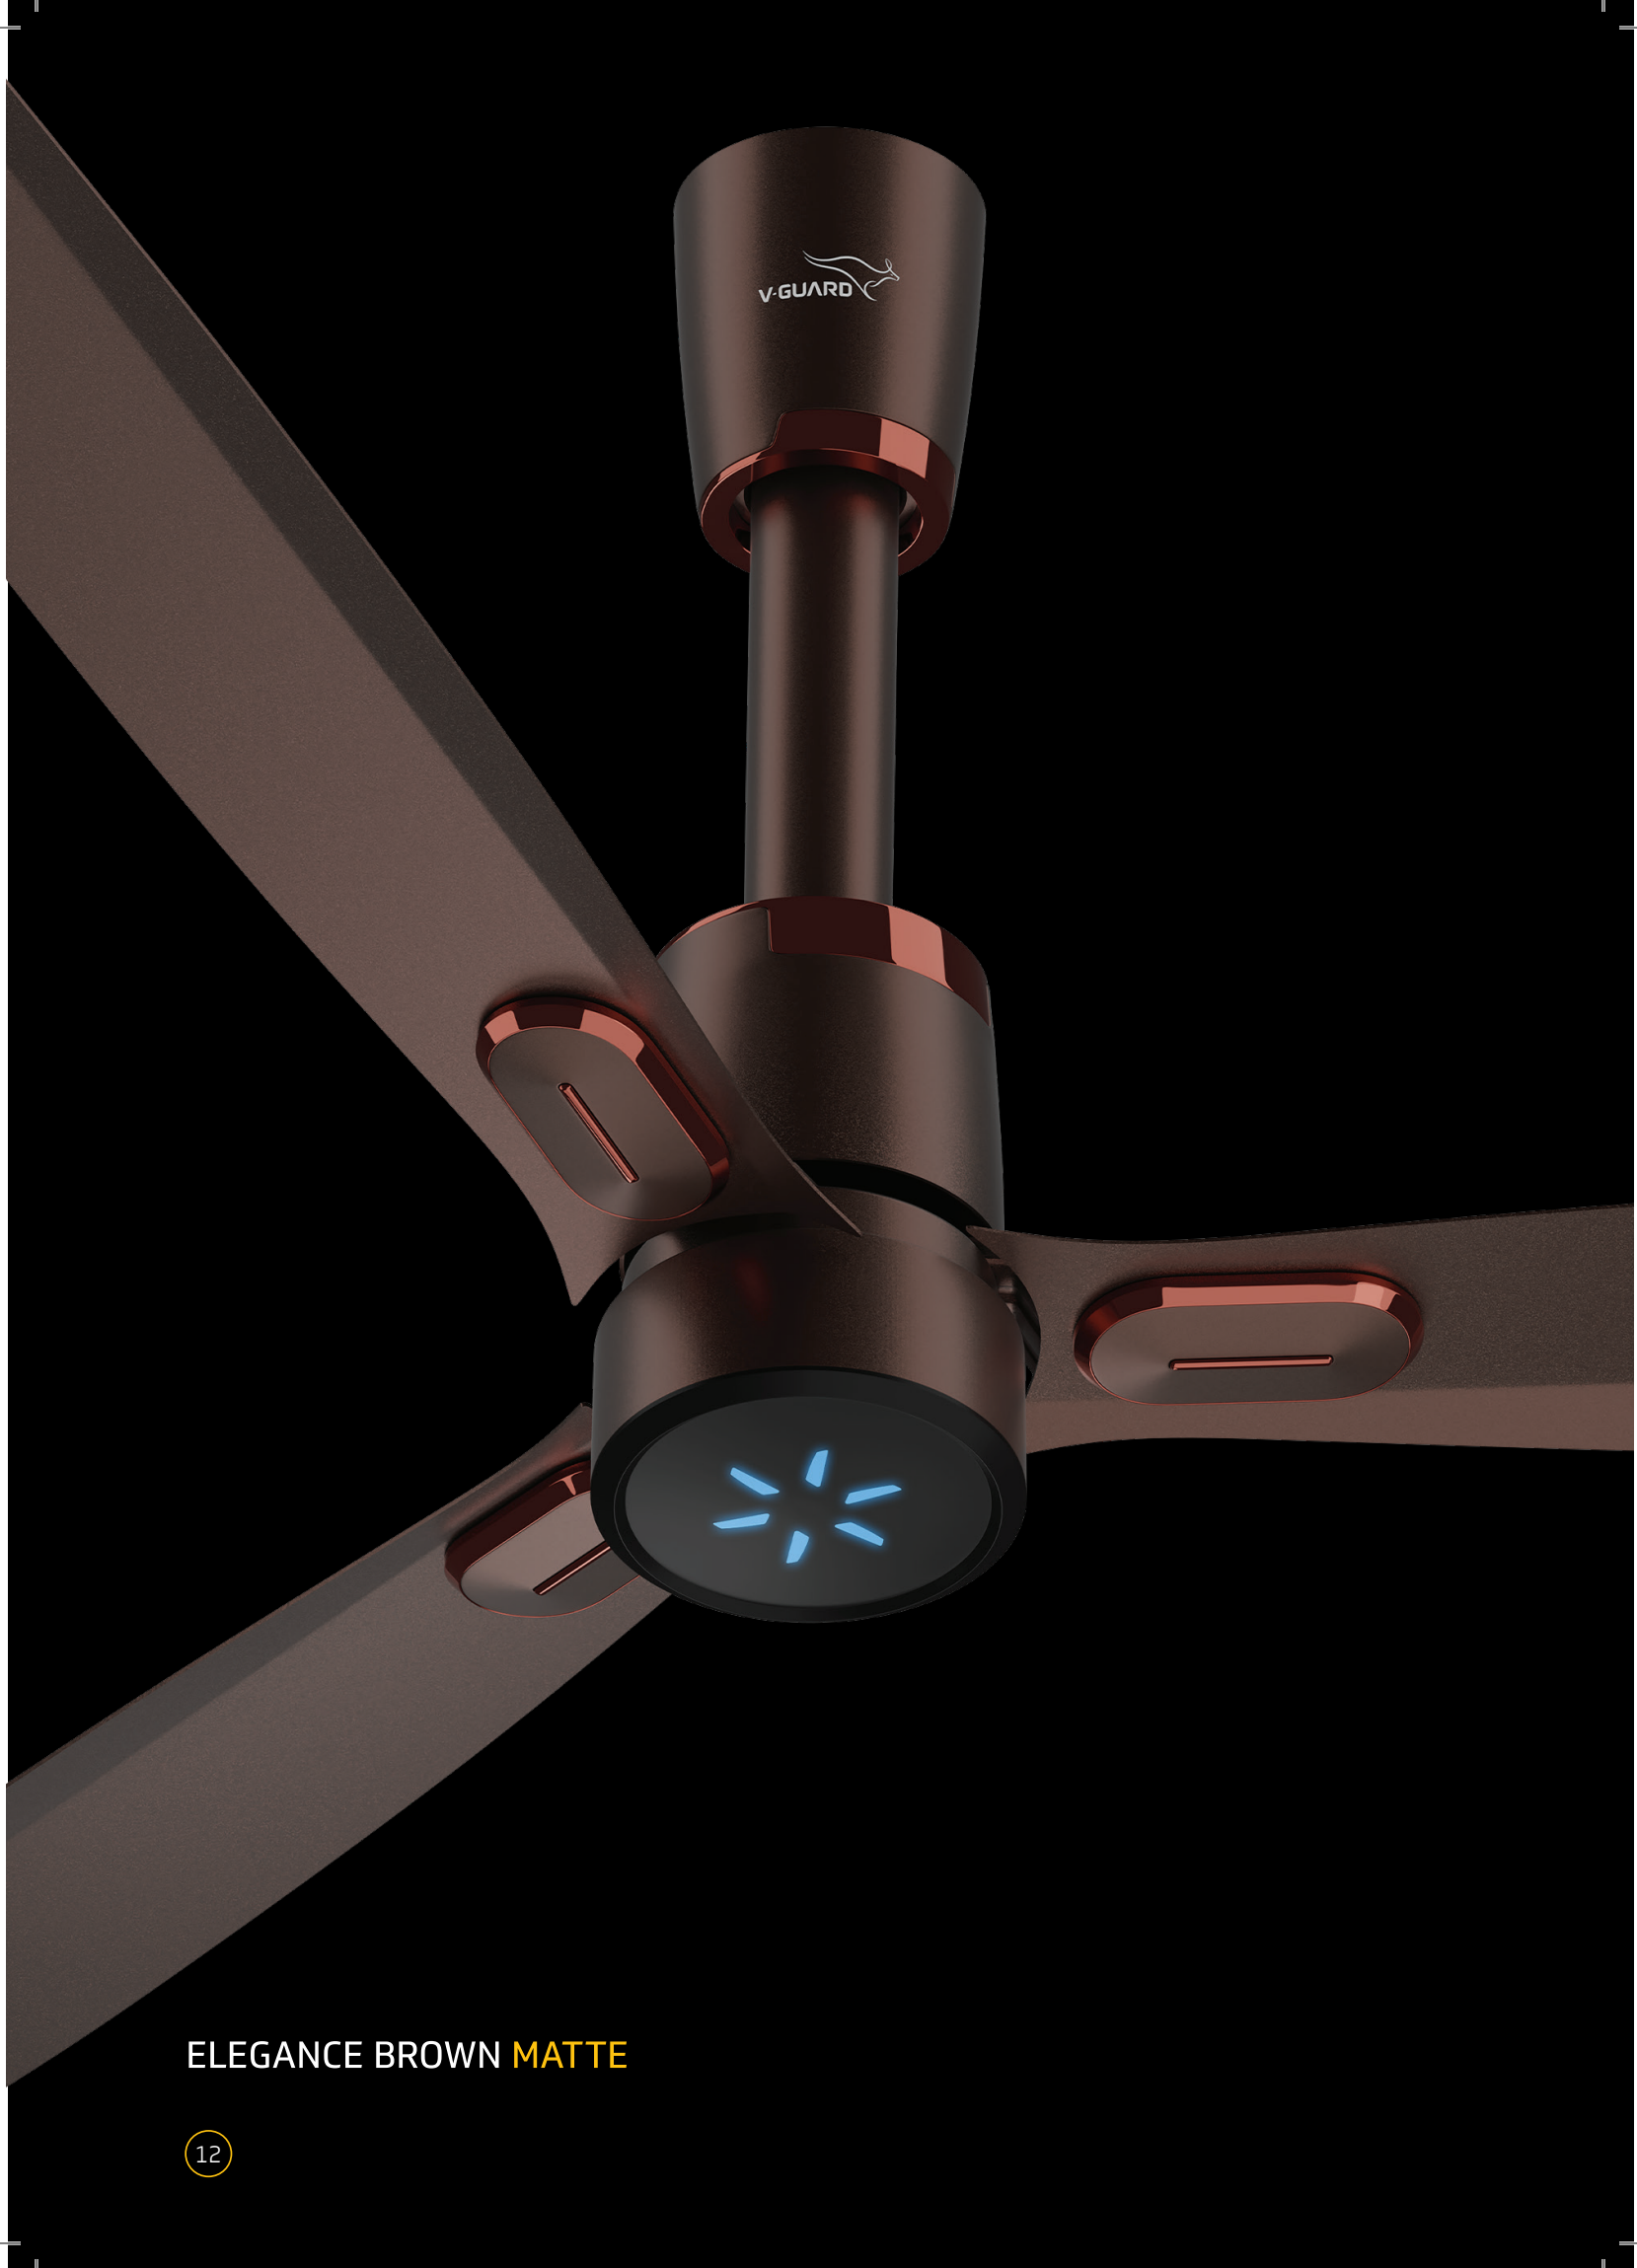

V-GUARD

ELEGANCE BROWN MATTE