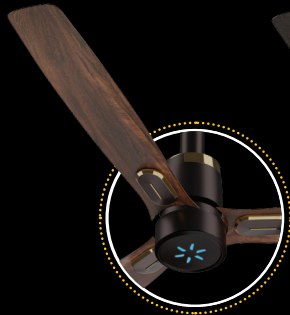

VIBRANT COLORS TAILORED TO YOUR STYLE

CHOCO TEAK
WOOD